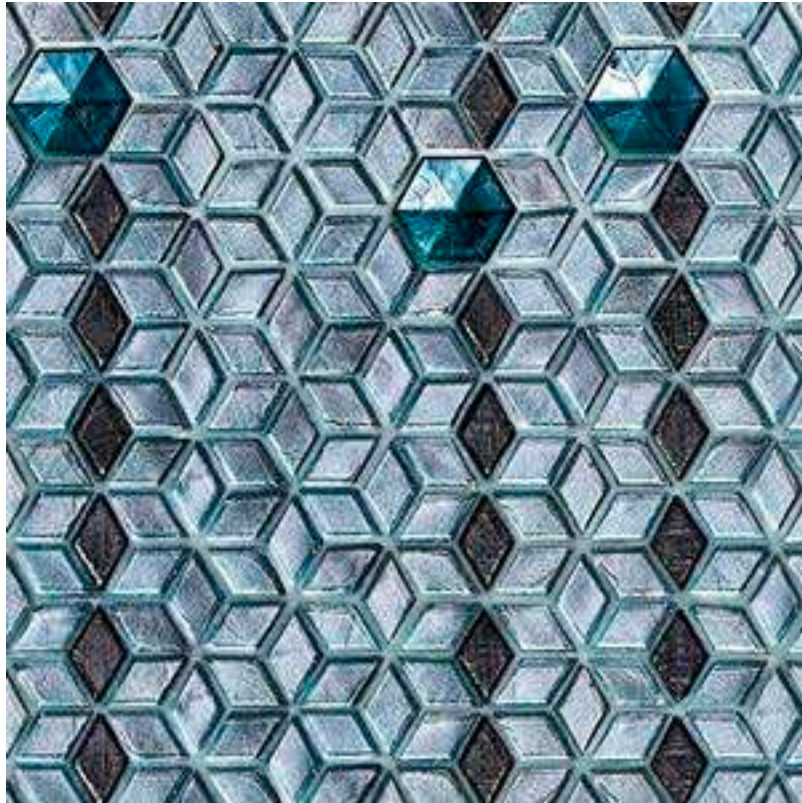

Chocker Turquoise

Colors: *Scotia, Surat*
Araldica Visconte: *Regent*

TECHNICAL DATA

Module size
22,9 x 27,2 cm · 9" x 10^{3/4}"

Lines Turquoise size
22,9 x 27,2 cm · 9" x 10^{3/4}"

Araldica · Visconte

41 x 47 mm · 1^{5/8}" x 1^{7/8}"
Thickness: 10 mm · 3/8"

SICIS