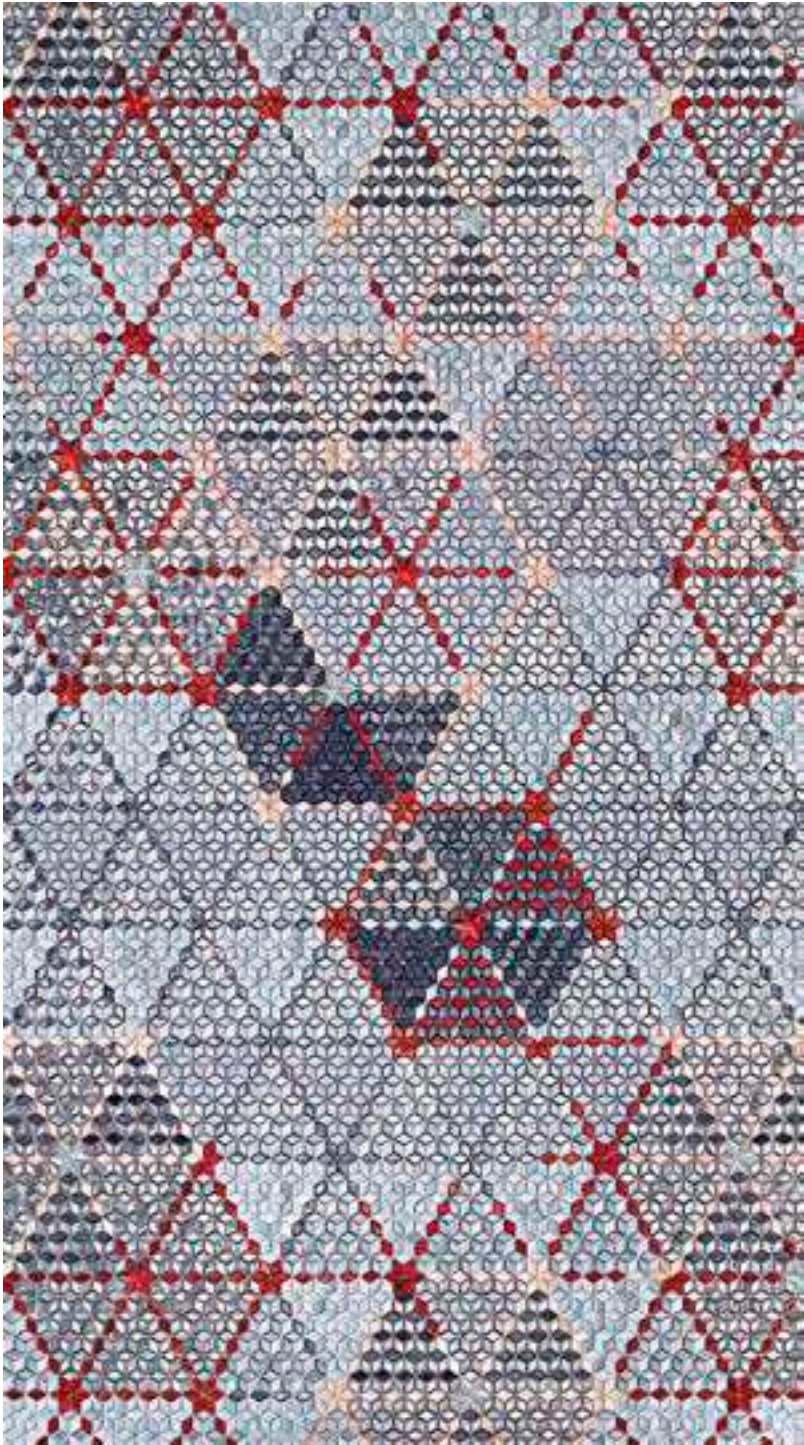

# Sasei Red Plus

Panel size: 150 x 270 cm · 59" x 106 1/4"  
 Colors: Barite, Caesium, Cullinan, Kimberlite, Mandalay, Mohs, Orlov, Shadon, Shah Satin, Surat

Araldica Cavaliere  
 Colors: Kimberlite, Shadon