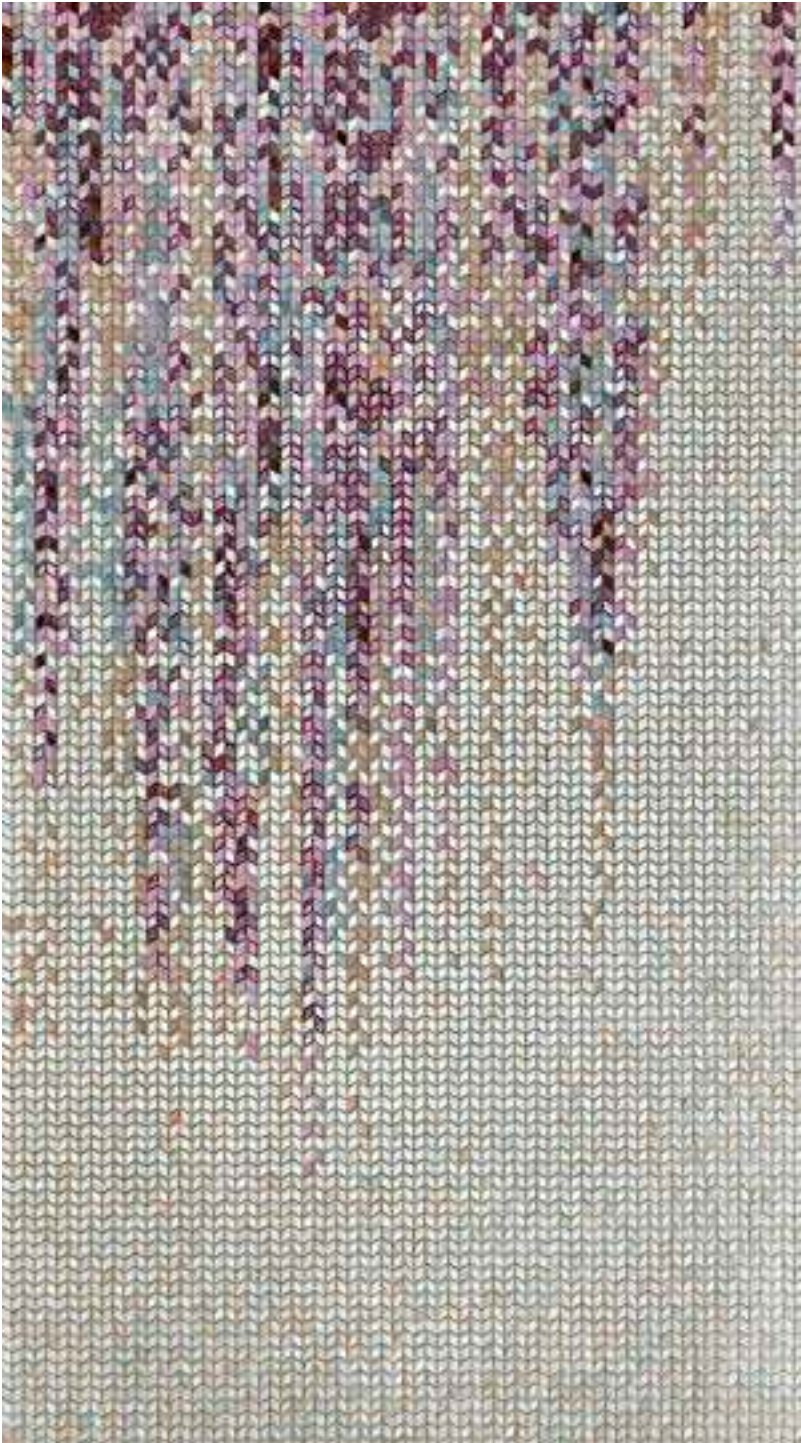

# Salice Lilla

Panel size: 150 x 270 cm - 59" x 106 1/4"  
Colors: Agora, Baroda, Kohinoor, Martian, Mohs, Mohs Satin, Mouma, Orapa, Shah, Shah Satin, Solitario