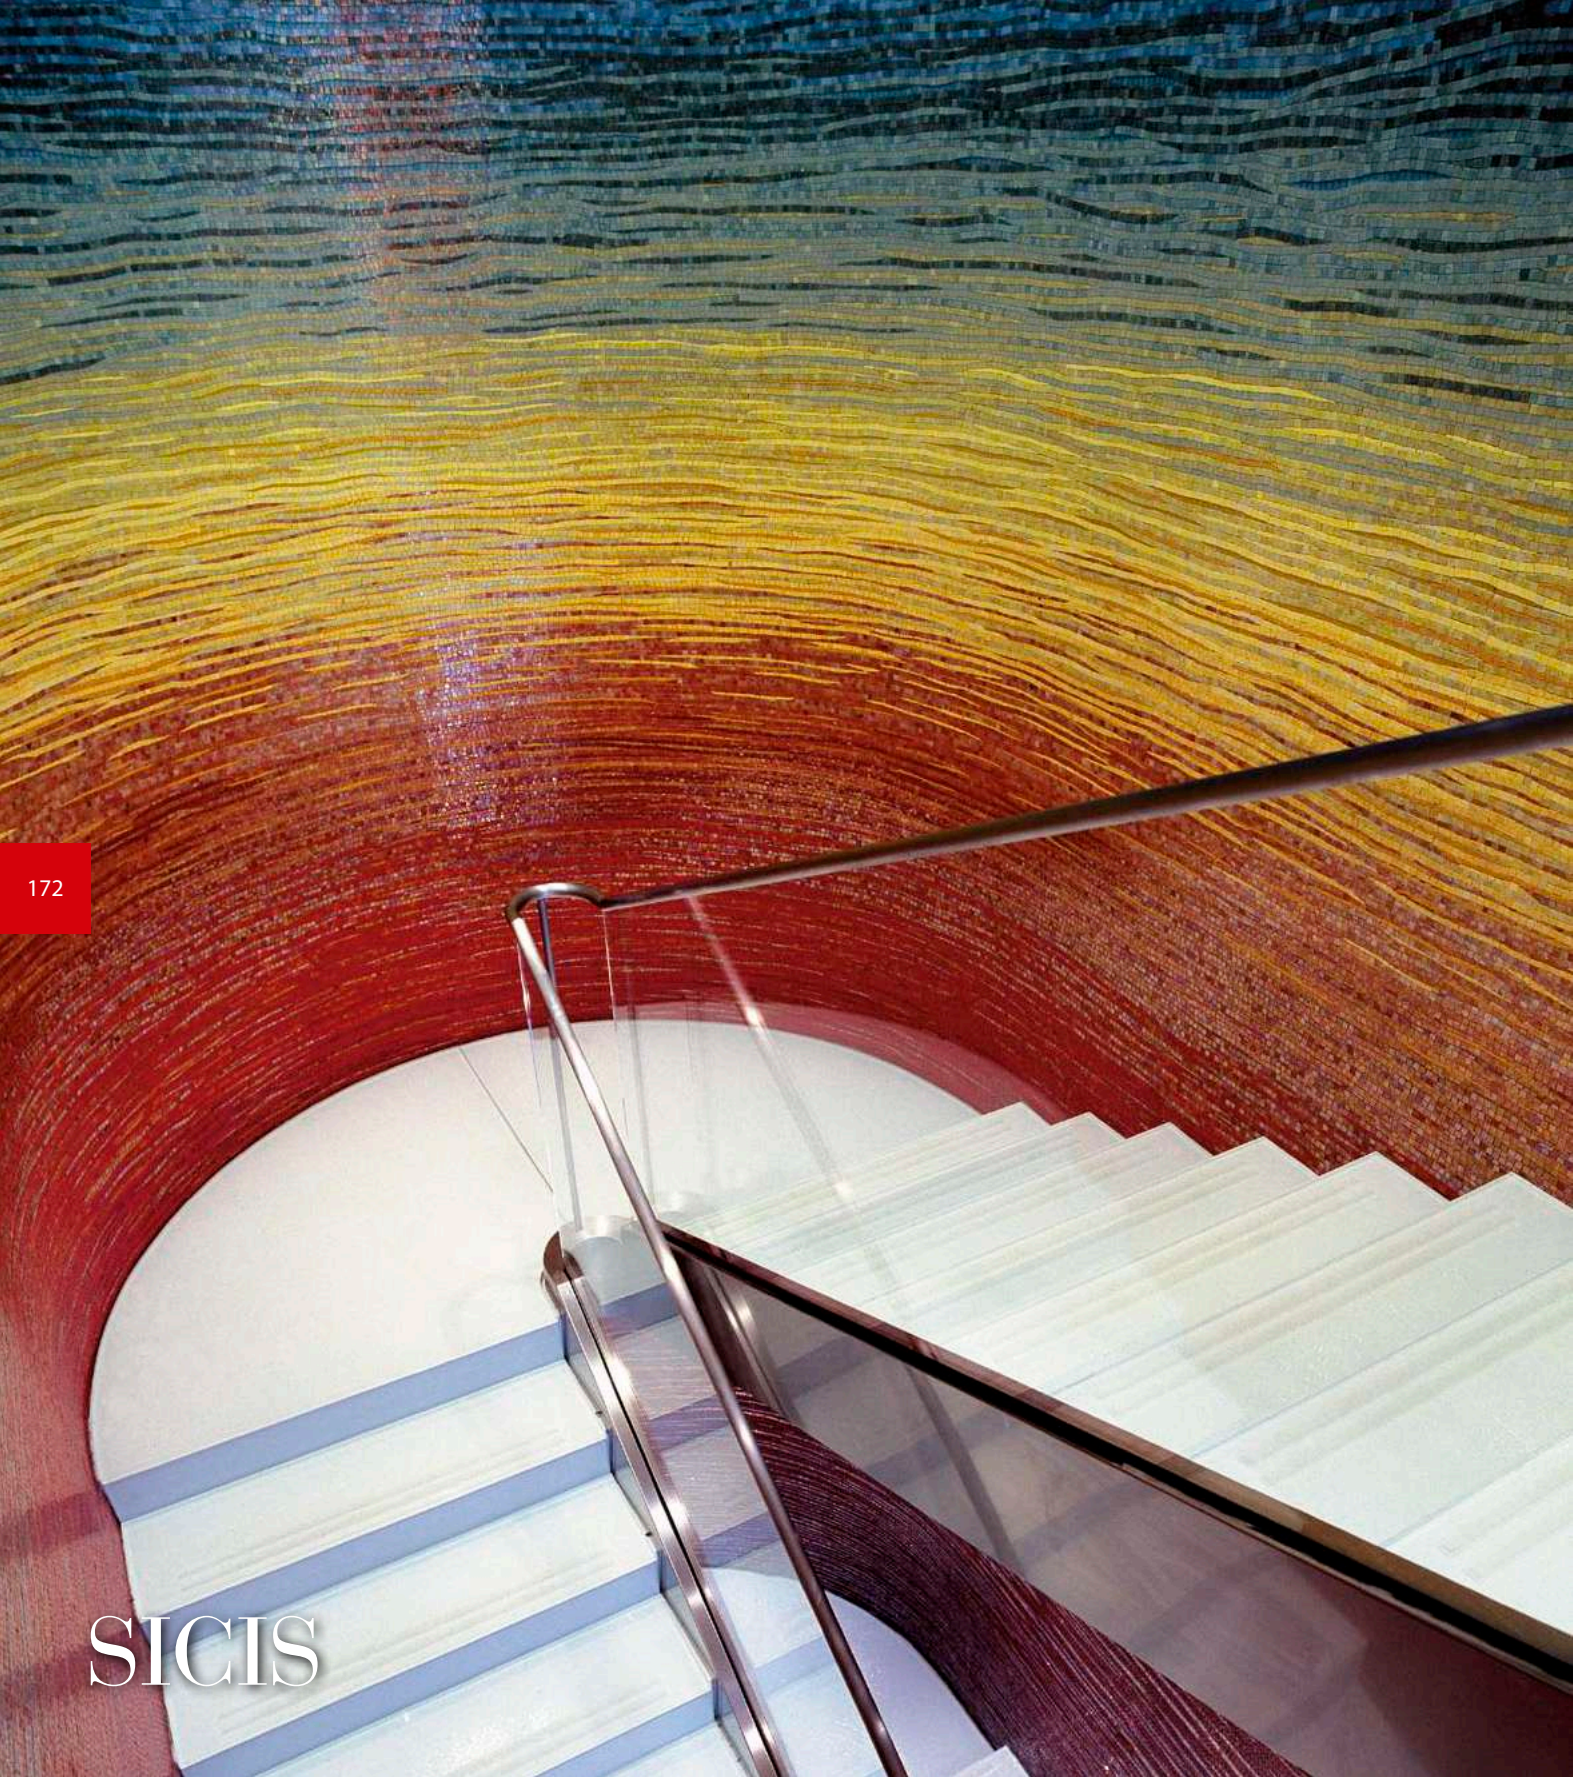

# FLO4R

**Panel Size** · 120 x 120 cm · 47 1/4" x 47 1/4"

*Size and colors can be customized*

FLO5R

171

SICIS

SICIS