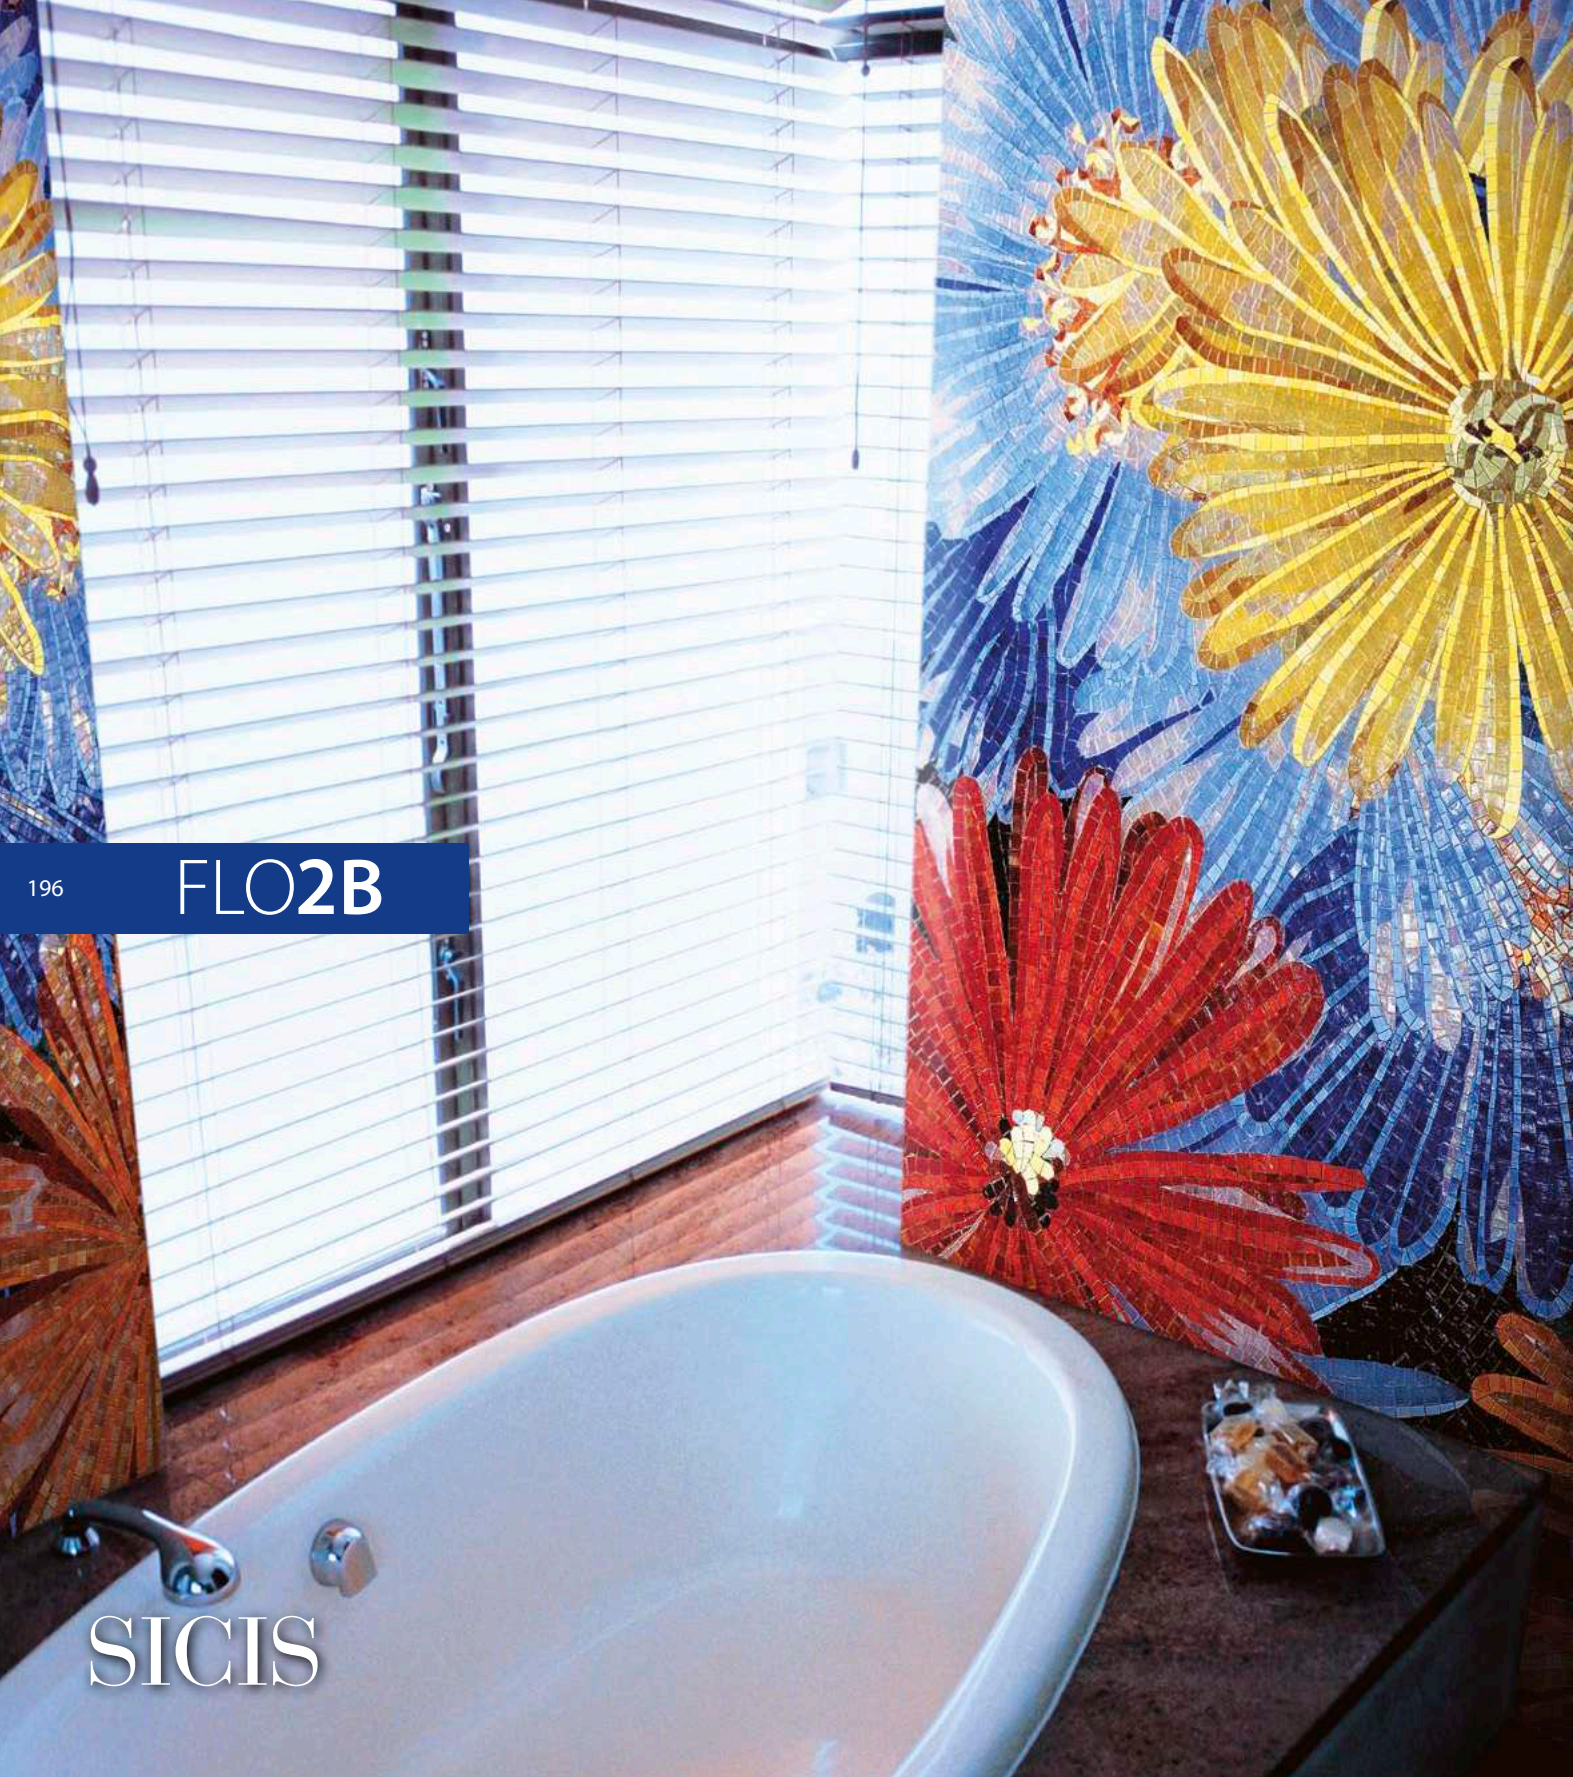

FLO2B

SICIS