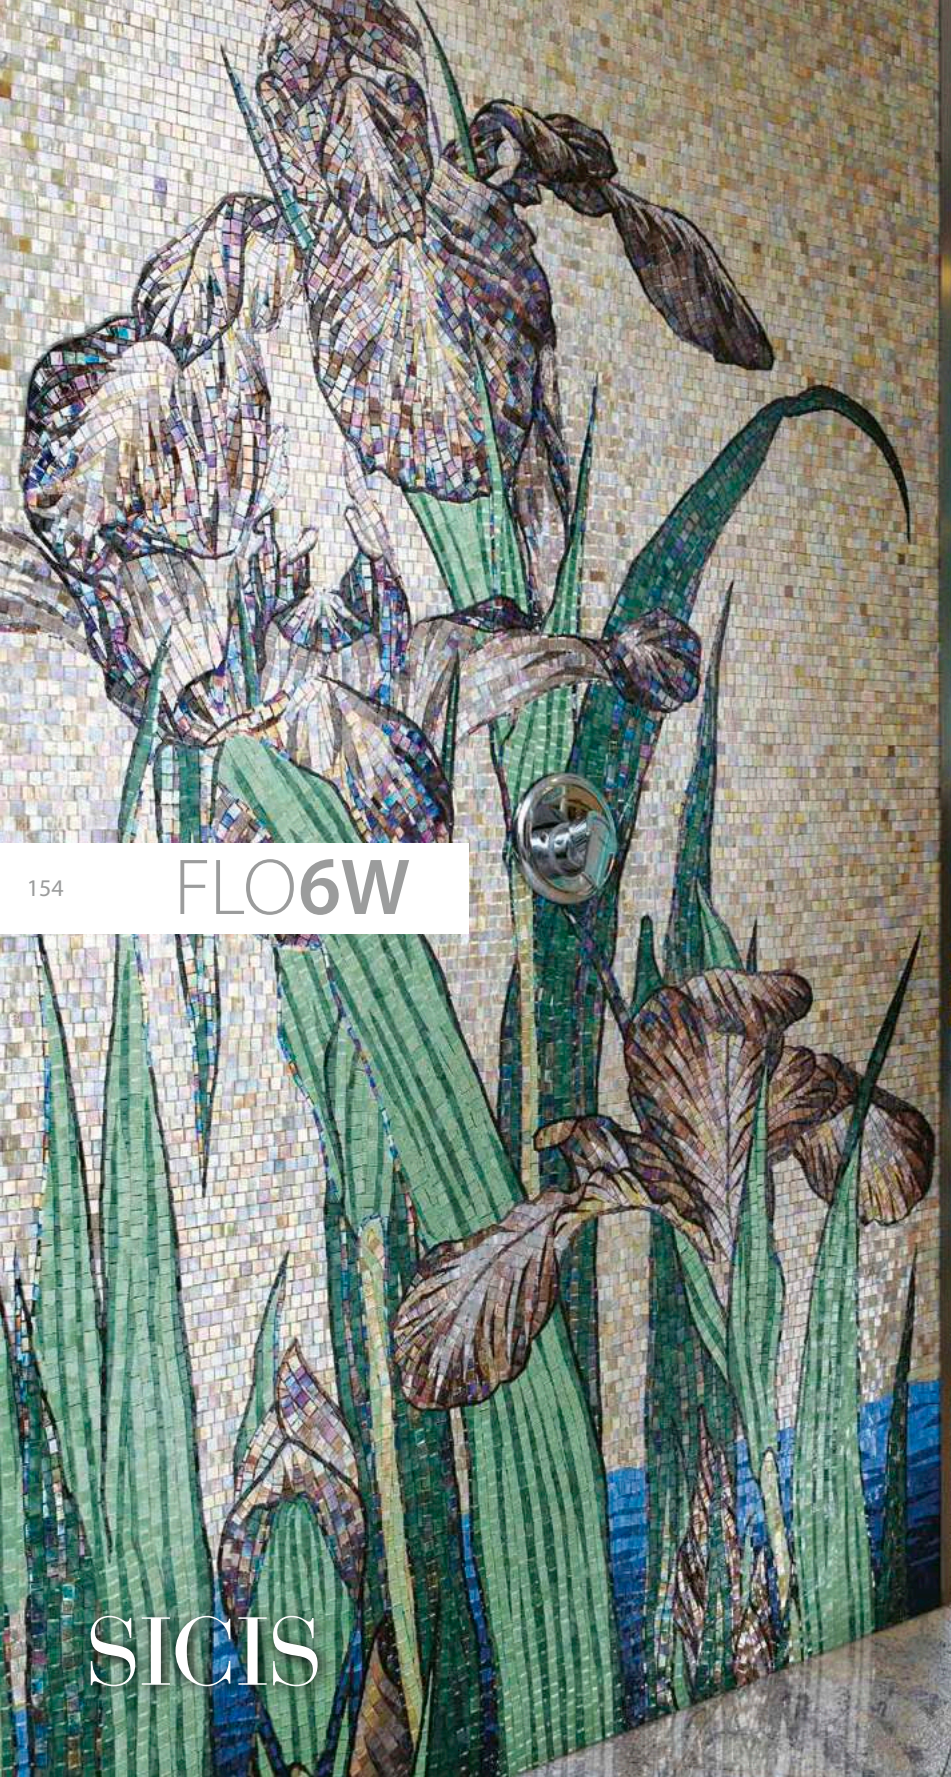

154

FLO6W

SICIS